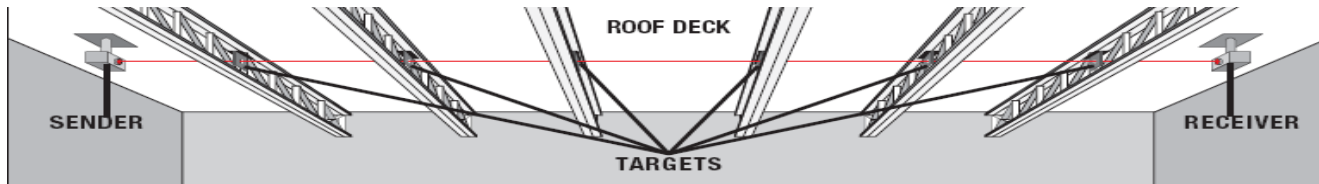

# What is the DMD-1000?

- Programmable central control panel uses Infra red sensor “zones” to monitor for excessive roof deflection.
- control panel can also received input from shear devices, strain gauges, moisture meters, and other monitoring devices
- Each zone can be up to 600’ wide and include any number of calibrated “targets”
- Expandability allows the system to be tailored to suit the specific needs of each installation
- Monitoring system connects to building alarm system and remote monitoring services

# DMD-1000 central control panel

- Central control panel is typically located in a readily accessible location
- Panel can monitor any number of zones in one building or even monitor zones mounted in multiple buildings
- System can be programmed to “fault test” every millisecond or once a day
- Automatically re-sets if signal interruption is resolved

# Infra red sensor “zones”

- Infra red sensor pairs can be mounted up to 600' apart
- Any number of zones can be monitored
- Calibrated targets are mounted on roof joists along the path of the aimed infra red beam
- Sensors exceed NEMA 6P; IEC IP67 standards