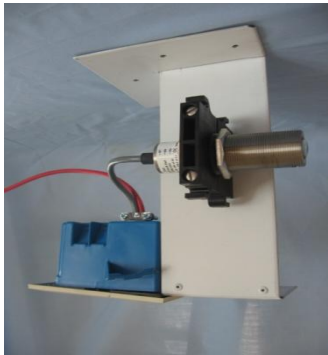

# What is the DMD-1000?

- Programmable central control panel uses Infra red sensor “zones” to monitor for excessive roof deflection.
- control panel can also received input from shear devices, strain gauges, moisture meters, and other monitoring devices
- Each zone can be up to 600’ wide and include any number of calibrated “targets”
- Expandability allows the system to be tailored to suit the specific needs of each installation
- Monitoring system connects to building alarm system and remote monitoring services

# DMD-1000 central control panel

- Central control panel is typically located in a readily accessible location
- Panel can monitor any number of zones in one building or even monitor zones mounted in multiple buildings
- System can be programmed to “fault test” every millisecond or once a day
- Automatically re-sets if signal interruption is resolved

# Infra red sensor “zones”

- Infra red sensor pairs can be mounted up to 600' apart
- Any number of zones can be monitored
- Calibrated targets are mounted on roof joists along the path of the aimed infra red beam
- Sensors exceed NEMA 6P; IEC IP67 standards