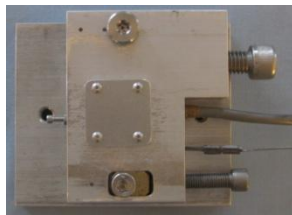

# Safe Roof Systems Inc

- The DMD-1000 is a patented Infrared roof monitoring system
- Used by schools, movie theaters, and distribution companies for 10 years to affordably monitor for roof deflection
- Safe Roof Systems is located in Mattapoisett, MA and the DMD-1000 system is 100% made in the USA.

# What is the DMD-1000?

- Programmable central control panel uses Infra red sensor “zones” to monitor for excessive roof deflection.
- control panel can also received input from shear devices, strain gauges, moisture meters, and other monitoring devices
- Each zone can be up to 600’ wide and include any number of calibrated “targets”
- Expandability allows the system to be tailored to suit the specific needs of each installation
- Monitoring system connects to building alarm system and remote monitoring services

# Infra red sensor “zones”

- Infra red sensor pairs can be mounted up to 600' apart
- Any number of zones can be monitored
- Calibrated targets are mounted on roof joists along the path of the aimed infra red beam
- Sensors exceed NEMA 6P; IEC IP67 standards